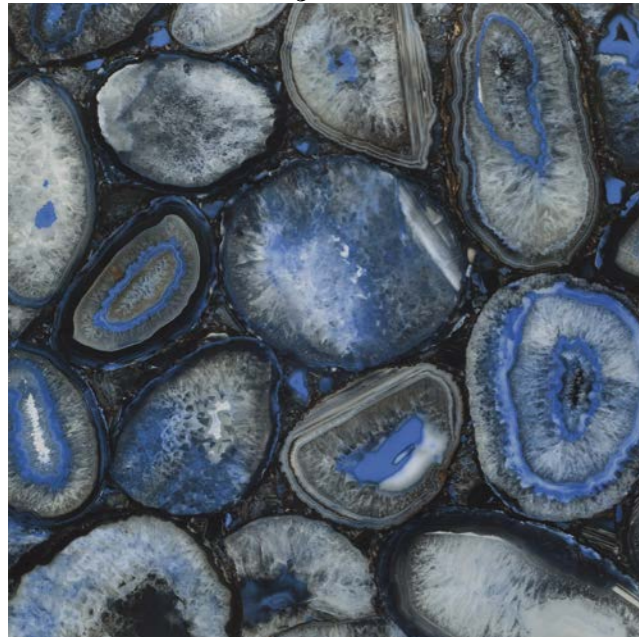

Marble 7.0 agata blue

7mm

Marble 7.0 serie 90x90
(89,46 x 89,46 cm - 35.22" x 35.22")

Marble 7.0 agata blue polished 90x90

G-1442

product: Marble 7.0 calacatta & agata polished 90x90, calacatta natural mosaico 5x5

product: Marble 7.0 agata polished 90x90