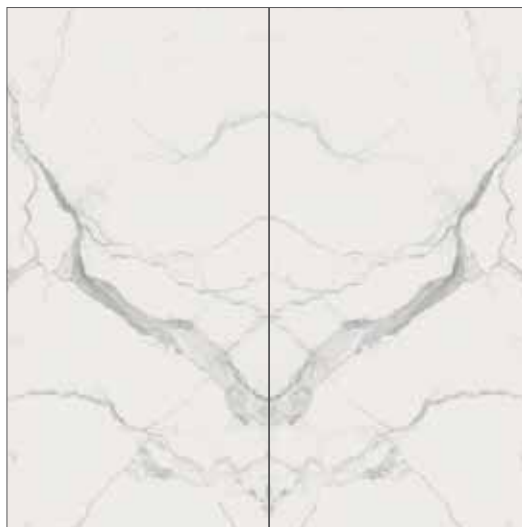

i classici di rex - statuario

gres porcellanato colorato in massa - coloured body porcelain stoneware - grès cérame colore dans la masse - durchgefärbte feinsteinzeug
gres porcelánico coloreado en masa - керамогранит, окращенный по всей толщине
Squadrato - Squared - Equarri - Rektifiziert - Escuadrado - обтесанный

6 mm 1/4"

Spessore
Thickness
Épaisseur
Dicke
Espesor
Толщина

STATUARIO

OPEN BOOK SOFT A+B 320x320 (125^{3/4}"x125^{3/4}") (9000160)

OPEN BOOK GLOSSY A+B 320x320 (125^{3/4}"x125^{3/4}") (9000161)

160x320 (62^{7/8}"x125^{3/4}")
OPEN BOOK A SOFT
OPEN BOOK A GLOSSY

160x320 (62^{7/8}"x125^{3/4}")
OPEN BOOK B SOFT
OPEN BOOK B GLOSSY

Es. posa B