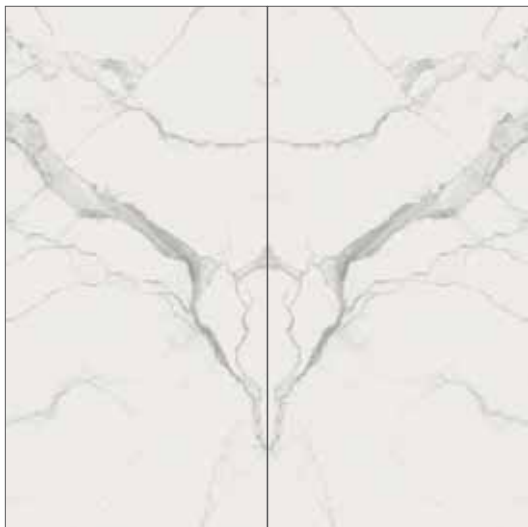

## STATUARIO

OPEN BOOK SOFT A+B 320x320 (125<sup>3/4</sup>"x125<sup>3/4</sup>") (9000160)

OPEN BOOK GLOSSY A+B 320x320 (125<sup>3/4</sup>"x125<sup>3/4</sup>") (9000161)

Es. posa A

160x320 (62<sup>7/8</sup>"x125<sup>3/4</sup>")  
OPEN BOOK A SOFT  
OPEN BOOK A GLOSSY