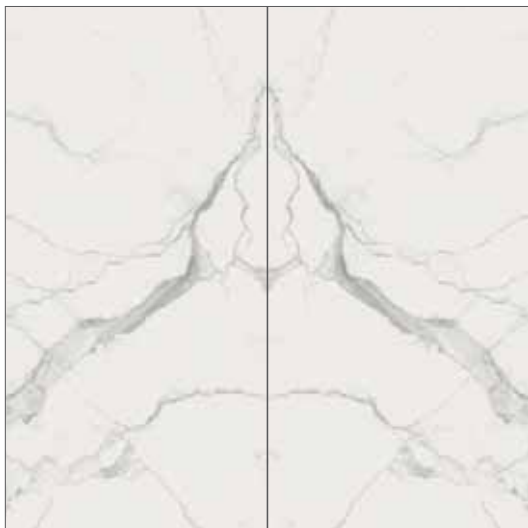

i classici di rex - statuario

gres porcellanato colorato in massa - coloured body porcelain stoneware - grès cérame colore dans la masse - durchgefärbte feinsteinzeug
gres porcelánico coloreado en masa - керамогранит, окращенный по всей толщине
Squadrato - Squared - Equarri - Rektifiziert - Escuadrado - обтесанный

6 mm 1/4"

Spessore
Thickness
Épaisseur
Dicke
Espesor
Толщина

STATUARIO

OPEN BOOK SOFT A+B 320x320 (125^{3/4}"x125^{3/4}") (9000160)

OPEN BOOK GLOSSY A+B 320x320 (125^{3/4}"x125^{3/4}") (9000161)

160x320 (62^{7/8}"x125^{3/4}")
OPEN BOOK A SOFT
OPEN BOOK A GLOSSY

160x320 (62^{7/8}"x125^{3/4}")
OPEN BOOK B SOFT
OPEN BOOK B GLOSSY

Es. posa C