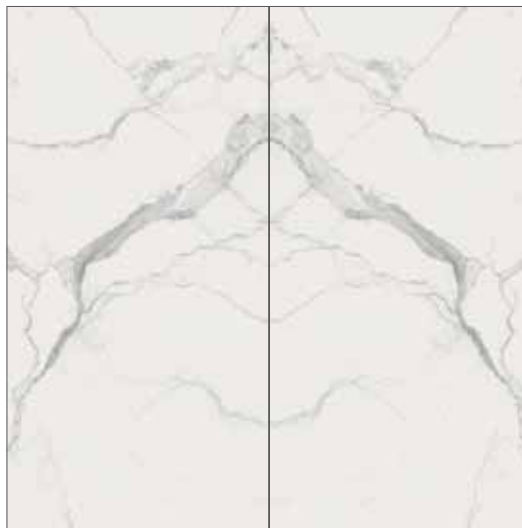

160x320 (62<sup>7/8</sup>"x125<sup>3/4</sup>")  
OPEN BOOK B SOFT  
OPEN BOOK B GLOSSY

Es. posa B

Es. posa C

Es. posa D

STATUARIO

CHAIN SOFT A+B+C 360x240 (141 1/2"x94 3/8") (9000167)  
 CHAIN GLOSSY A+B+C 360x240 (141 1/2"x94 3/8") (9000168)