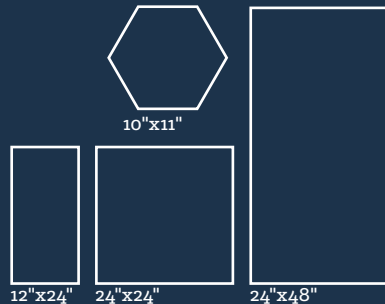

SIZES & DECORS

STONE & TILE

SALES@HSTILE.COM
WWW.HSTILE.COM
844.347.TILE

For more details and
specsheets please
contact our sales team