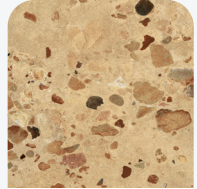

INSPIRED
PEBELLE STONE

COLORS
5

SIZES
5

FEATURE
PAVERS

STONE & TILE

INSPIRED BY NATURAL
STONE, IN PARTICULAR A
SICILIAN SANDSTONE MADE
UP OF PEBBLES.

Sicily

→ WWW.HSTILE.COM/PORCELAIN/SICILY

Sicily

takes its inspiration from a Sicilian sandstone, with pebbles, stones and rocks incorporated into it. The end result is a naturally uneven stone-effect porcelain stoneware featuring a mix of on-trend shades and deliberate colour contrasts that are never too over the top. The texture of Sicily alternates larger and smaller elements, with pebbles of different sizes close together, and long, irregular veins that enhance the natural stone inspiration.

COLORS

BIANCO

SABBIA

GRIGIO

NATURALE

NERO

FINISHES: MATTE

DATA

Thickness 9 MM - 20 MM

Color Variation V4

Slip Resistance NATURALE WET: ≥ 0.42
PAVERS WET: ≥ 0.55

Price Range \$\$\$\$\$

APPLICATIONS

FLOOR

WALL

RESIDENTIAL