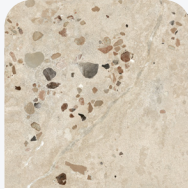

INSPIRED
PEBELLE STONE

COLORS
5

SIZES
5

FEATURE
PAVERS

STONE & TILE

INSPIRED BY NATURAL
STONE, IN PARTICULAR A
SICILIAN SANDSTONE MADE
UP OF PEBBLES.

Sicily

→ WWW.HSTILE.COM/PORCELAIN/SICILY

Sicily

takes its inspiration from a Sicilian sandstone, with pebbles, stones and rocks incorporated into it. The end result is a naturally uneven stone-effect porcelain stoneware featuring a mix of on-trend shades and deliberate colour contrasts that are never too over the top. The texture of Sicily alternates larger and smaller elements, with pebbles of different sizes close together, and long, irregular veins that enhance the natural stone inspiration.

COLORS

BIANCO

SABBIA

GRIGIO

NATURALE

NERO

FINISHES: MATTE

DATA

Thickness 9 MM - 20 MM

Color Variation V4

Slip Resistance NATURALE WET: ≥ 0.42
PAVERS WET: ≥ 0.55

Price Range \$\$\$\$\$

APPLICATIONS

FLOOR

WALL

RESIDENTIAL