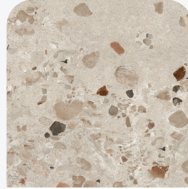

INSPIRED
PEBELLE STONE

COLORS
5

SIZES
5

FEATURE
PAVERS

STONE & TILE

INSPIRED BY NATURAL
STONE, IN PARTICULAR A
SICILIAN SANDSTONE MADE
UP OF PEBBLES.

Sicily

→ WWW.HSTILE.COM/PORCELAIN/SICILY

Sicily

takes its inspiration from a Sicilian sandstone, with pebbles, stones and rocks incorporated into it. The end result is a naturally uneven stone-effect porcelain stoneware featuring a mix of on-trend shades and deliberate colour contrasts that are never too over the top. The texture of Sicily alternates larger and smaller elements, with pebbles of different sizes close together, and long, irregular veins that enhance the natural stone inspiration.

COLORS

BIANCO

SABBIA

GRIGIO

NATURALE

NERO

FINISHES: MATTE

DATA

Thickness 9 MM - 20 MM

Color Variation V4

Slip Resistance NATURALE WET: ≥ 0.42
PAVERS WET: ≥ 0.55

Price Range \$\$\$\$\$

APPLICATIONS

FLOOR

WALL

RESIDENTIAL