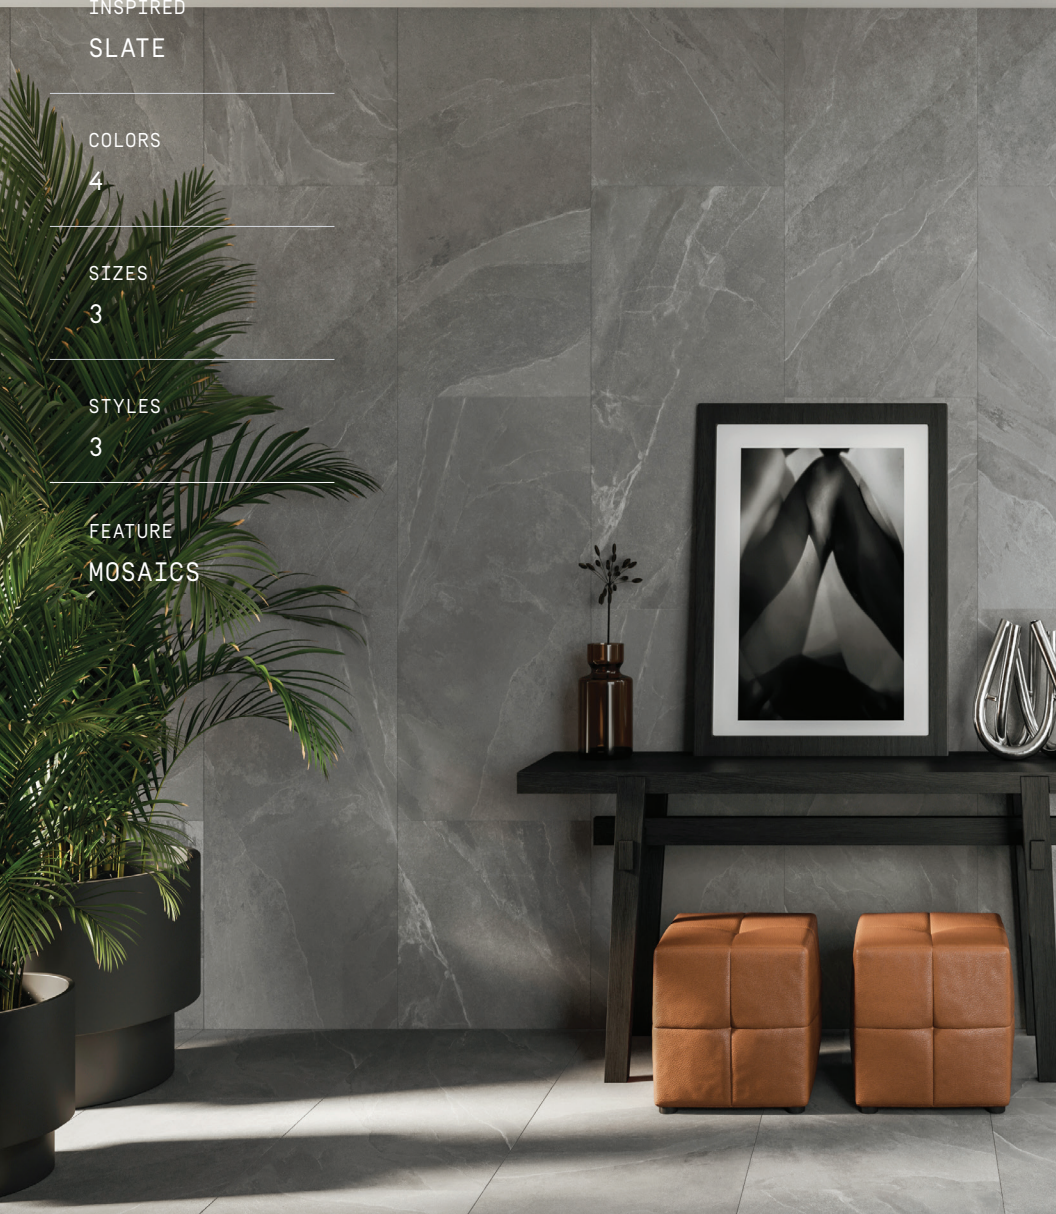

INSPIRED
SLATE

COLORS

4

SIZES

3

STYLES

3

FEATURE

MOSAICS

STONE & TILE

SLATE'S VISUAL APPEAL
IN A BOLD COLLECTION
OF GREY AND EARTHY
PORCELAIN TILES.

Nord

➔ WWW.HSTILE.COM/PORCELAIN/NORD

Nord

Known primarily for its Nordic shades of grey and grooved texture, slate offers a wide variety of choices in terms of shade and pattern. The Nord collection approaches the slate's classic, superior aesthetic through a faithful interpretation recreated in color body porcelain.