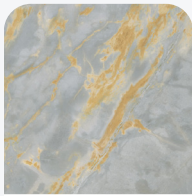

INSPIRED BY
3D ITALIAN DESIGN

MATERIAL
PORCELAIN

COLORS

SIZES
6

FEATURE
DECORATIVE

STONE & TILE

RECREATING THE UNIQUE
CHARM OF MARBLE IN A
VINTAGE YET CONTEMPORARY
SPIRIT.

Pavia

→ WWW.HSTILE.COM/PORCELAIN/PAVIA

Pavia

Explores marble and color in an elegant selection of Highly decorative surfaces, The appeal of these surfaces is further enhanced by exclusive new Finishes such as antique 3d which recreates the sensation of timeworn floors in historic italian buildings and stately homes.

COLORS

ARABESCATO

CALACATTA
BAMBOO

LILAC
WHITE

DECOS

TESSERAE

VERIA
GREEN

GRIGIO
ETRUSCO

FINISHES: HONED

DATA

Thickness	9 MM
Color Variation	V2
Slip Resistance	DCOF > 0,42
Price Range	\$\$\$\$\$

APPLICATIONS

FLOOR

WALL

RESIDENTIAL

COMMERCIAL