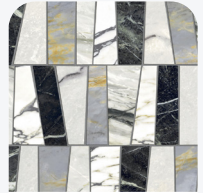

INSPIRED BY
3D ITALIAN DESIGN

MATERIAL
PORCELAIN

COLORS

SIZES
6

FEATURE
DECORATIVE

STONE & TILE

RECREATING THE UNIQUE
CHARM OF MARBLE IN A
VINTAGE YET CONTEMPORARY
SPIRIT.

Pavia

→ WWW.HSTILE.COM/PORCELAIN/PAVIA

Pavia

Explores marble and color in an elegant selection of Highly decorative surfaces, The appeal of these surfaces is further enhanced by exclusive new Finishes such as antique 3d which recreates the sensation of timeworn floors in historic italian buildings and stately homes.

COLORS

ARABESCATO

CALACATTA
BAMBOO

LILAC
WHITE

DECOS

TESSERAE

VERIA
GREEN

GRIGIO
ETRUSCO