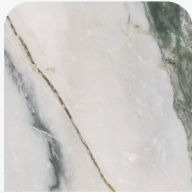

INSPIRED BY
3D ITALIAN DESIGN

MATERIAL
PORCELAIN

COLORS

SIZES
6

FEATURE
DECORATIVE

STONE & TILE

RECREATING THE UNIQUE
CHARM OF MARBLE IN A
VINTAGE YET CONTEMPORARY
SPIRIT.

Pavia

→ WWW.HSTILE.COM/PORCELAIN/PAVIA

Pavia

Explores marble and color in an elegant selection of Highly decorative surfaces, The appeal of these surfaces is further enhanced by exclusive new Finishes such as antique 3d which recreates the sensation of timeworn floors in historic italian buildings and stately homes.

COLORS

ARABESCATO

CALACATTA
BAMBOO

LILAC
WHITE

DECOS

TESSERAE

VERIA
GREEN

GRIGIO
ETRUSCO