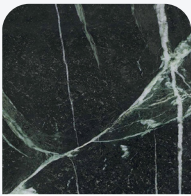

→ WWW.HSTILE.COM/PORCELAIN/PAVIA

Pavia

Explores marble and color in an elegant selection of Highly decorative surfaces, The appeal of these surfaces is further enhanced by exclusive new Finishes such as antique 3d which recreates the sensation of timeworn floors in historic italian buildings and stately homes.

COLORS

ARABESCATO

CALACATTA
BAMBOO

LILAC
WHITE

DECOS

TESSERAE

VERIA
GREEN

GRIGIO
ETRUSCO