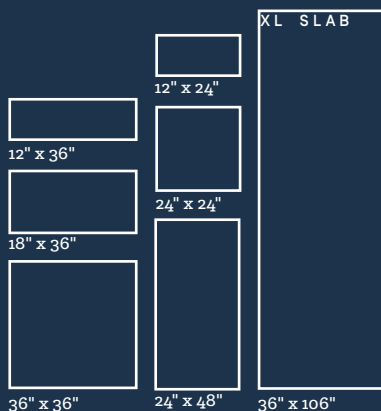

SIZES

STONE & TILE

SALES@HSTILE.COM
WWW.HSTILE.COM
844.347.8453

For more details and
specsheets please
contact our sales team