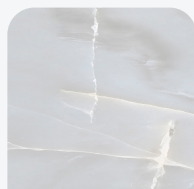

Persian Onyx

conveys the charm of rare and precious materials such as Onyx and Alabaster. The 5 shades feature an incredible chromatic richness, depth and intensity of iridescent shades. Bold aquamarina and azzurro are joined by bianco, crema and perla; all this amplifies the expressive potential of the surfaces.

COLORS

PERLA

FINISHES: POLISHED - MATTE

DATA

Thickness	6 MM - 9MM
Color Variation	V3
Slip Resistance	DCOF > 0,42
Price Range	$$$$$

APPLICATIONS

FLOOR

WALL

RESIDENTIAL

COMMERCIAL

INDOOR

OUTDOOR

SIZES

STONE & TILE

SALES@HSTILE.COM
WWW.HSTILE.COM
844.347.8453

For more details and
specsheets please
contact our sales team