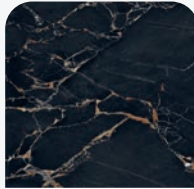

Sensi Signoria

→ WWW.HSTILE.COM/PORCELAIN/SENSI_SIGNORIA

Sensi Signoria

is a "colorful luxury experience", a collection Inspired by renaissance art that skillfully Combines a selection of multicolored marble To create something new and utterly contemporary. The contrasts and stylistic combinations Stand out for their sophisticated color palette And clear, geometric decorative shapes. Signoria is a collection of six varieties of Italian and exotic marble that stand out for Their sophisticated colors, elegant vein effects And highly decorative surfaces.

COLORS

VENE ORO

ROMO IMPERIALE

PORT GOLD

OPUS CALACATTA

LILAC GREY

GRIGIO SIENA

LABRADORITE