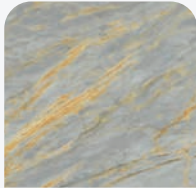

Sensi Signoria

→ WWW.HSTILE.COM/PORCELAIN/SENSI_SIGNORIA

Sensi Signoria

is a "colorful luxury experience", a collection Inspired by renaissance art that skillfully Combines a selection of multicolored marble To create something new and utterly contemporary. The contrasts and stylistic combinations Stand out for their sophisticated color palette And clear, geometric decorative shapes. Signoria is a collection of six varieties of Italian and exotic marble that stand out for Their sophisticated colors, elegant vein effects And highly decorative surfaces.

COLORS

VENE ORO

ROMO IMPERIALE

PORT GOLD

OPUS CALACATTA

LILAC GREY

GRIGIO SIENA

LABRADORITE

OPUS LILAC

DECORS

FINISHES: POLISHED - NATURAL

DATA

Thickness 6 MM - 9MM

Color Variation V2

Slip Resistance DCOF > 0,42

Price Range \$\$\$\$\$