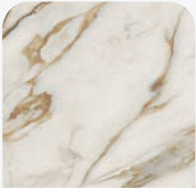

INSPIRED BY
RENAISSANCE ART

MATERIAL
PORCELAIN

COLORS
6

SIZES
4

FEATURE
XL SLABS &
DECORATIVE MOSAICS

STONE & TILE

THE TIMELESS BEAUTY OF MARBLE IS PERFECT FOR CREATING A CONNECTION BETWEEN THE HISTORICAL PERIOD IN WHICH THIS RESIDENCE WAS BUILT AND THE PRESENT DAY.

Sensi Signoria

→ WWW.HSTILE.COM/PORCELAIN/SENSI_SIGNORIA

Sensi Signoria

is a "colorful luxury experience", a collection Inspired by renaissance art that skillfully Combines a selection of multicolored marble To create something new and utterly contemporary. The contrasts and stylistic combinations Stand out for their sophisticated color palette And clear, geometric decorative shapes. Signoria is a collection of six varieties of Italian and exotic marble that stand out for Their sophisticated colors, elegant vein effects And highly decorative surfaces.

COLORS

VENE ORO

ROMO IMPERIALE

PORT GOLD

OPUS CALACATTA

LILAC GREY

GRIGIO SIENA

LABRADORITE