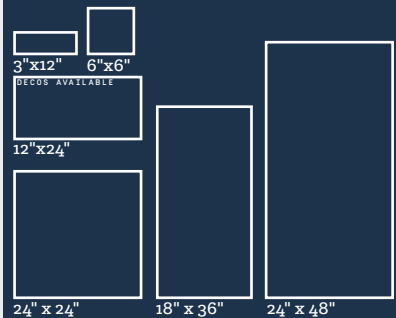

SIZES

STONE & TILE

SALES@HSTILE.COM
WWW.HSTILE.COM
844.347.8453

For more details and
specsheets please
contact our sales team