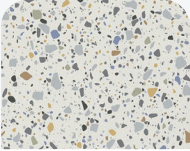

INSPIRED BY
VENETIAN TERRACE

MATERIAL
PORCELAIN

COLORS
3

SIZES
2

STONE & TILE

SURFACES THAT YOU CAN
LIVE FREELY IN AN
ECO-FRIENDLY ENVIRONMENT..

Confetti

→ WWW.HSTILE.COM/PORCELAIN/CONFETTI

COLORS

WHITE

BONE

GREY

FINISHES: POLISHED - MATTE

DATA

Thickness	9 MM - 11 MM
Color Variation	V2
Slip Resistance	DCOF > 0,42
Price Range	\$\$\$\$\$

APPLICATIONS