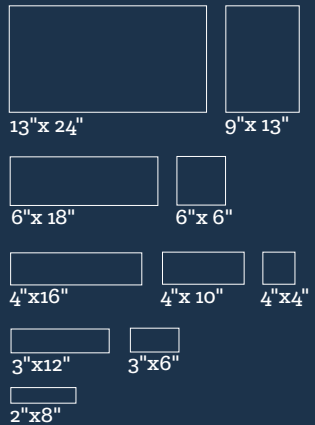

SIZES

AND TRIMS

STONE & TILE

SALES@HSTILE.COM
WWW.HSTILE.COM
844.347.8453

For more details and
specsheets please
contact our sales team