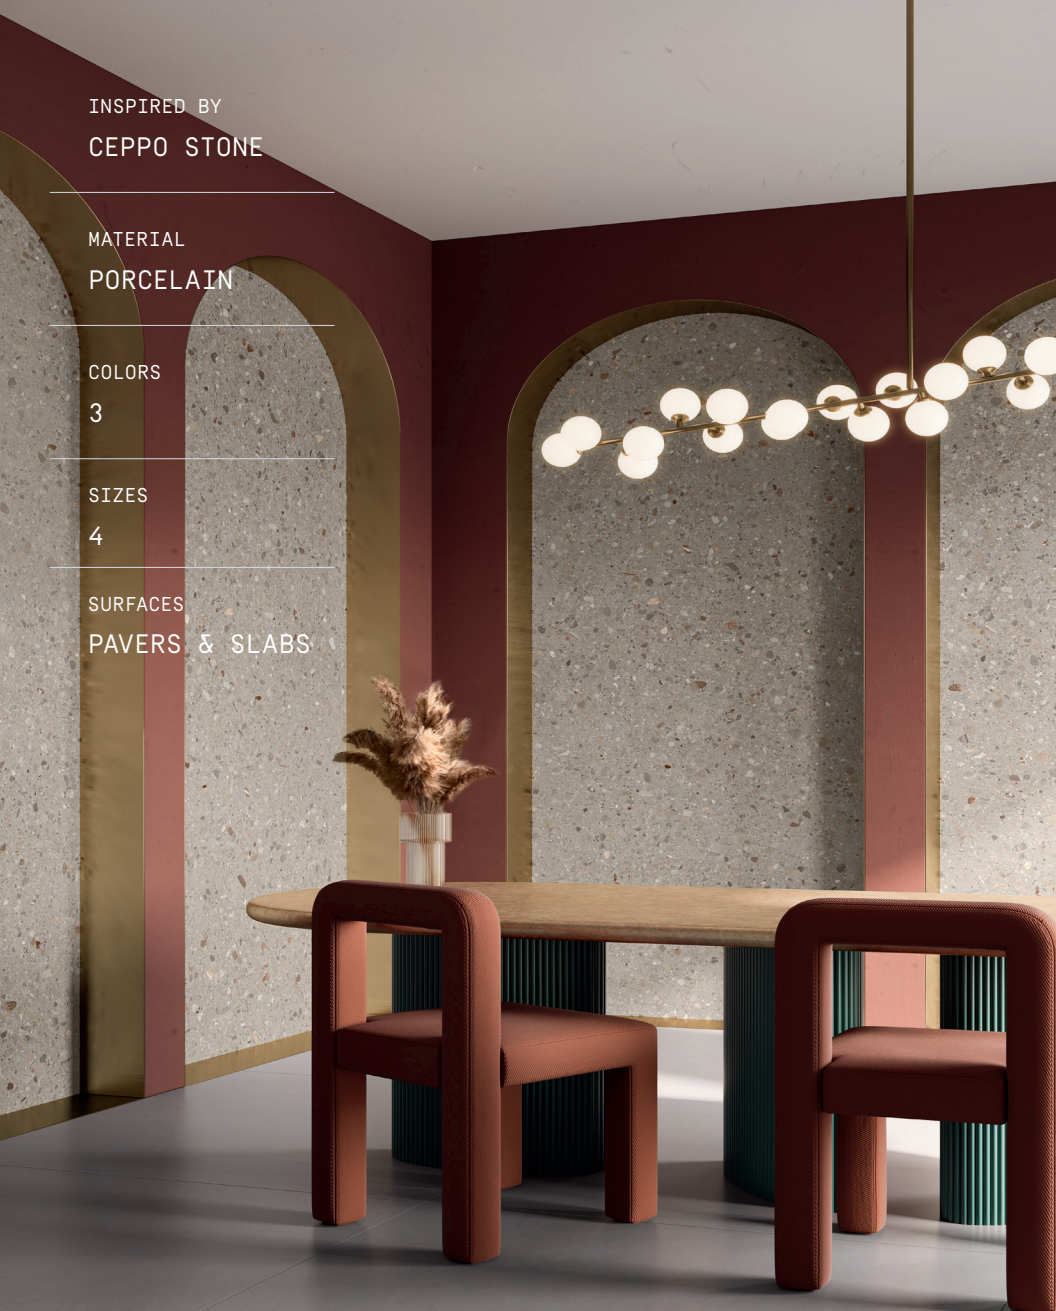

INSPIRED BY
CEPPO STONE

MATERIAL
PORCELAIN

COLORS
3

SIZES
4

SURFACES
PAVERS & SLABS

STONE & TILE

DIFFERENT COMBINATIONS OF
LIMESTONE BACKGROUNDS AND
MINERAL GRAFTS PRODUCE THREE
COLOURS

Ceppo Natural

→ WWW.HSTILE.COM/PORCELAIN/CEPPO_NATURAL

Ceppo Natural

stands out for its aesthetic rigor and ornamental taste. On the surface, the chromatic mixture of multi-form pebble retains the charm of the material of inspiration - a stone fashioned by time on the slopes of the Italian mountains, expressing a new power in decorating rooms and spaces around the city.

COLORS

LIGHT

GREY

DARK

FINISHES: MATTE - STRUCTURED

DATA

Thickness	6MM - 9MM - 20MM
Color Variation	V2
Slip Resistance	DCOF >0.42
Price Range	\$\$\$\$

APPLICATIONS