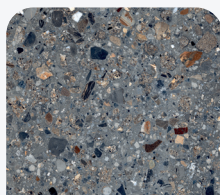

INSPIRED BY
CEPPO STONE

MATERIAL
PORCELAIN

COLORS
3

SIZES
4

SURFACES
PAVERS & SLABS

STONE & TILE

DIFFERENT COMBINATIONS OF
LIMESTONE BACKGROUNDS AND
MINERAL GRAFTS PRODUCE THREE
COLOURS

Ceppo Natural

→ WWW.HSTILE.COM/PORCELAIN/CEPPO_NATURAL

Ceppo Natural

stands out for its aesthetic rigor and ornamental taste. On the surface, the chromatic mixture of multi-form pebble retains the charm of the material of inspiration - a stone fashioned by time on the slopes of the Italian mountains, expressing a new power in decorating rooms and spaces around the city.

COLORS

LIGHT

GREY

DARK

FINISHES: MATTE - STRUCTURED

DATA

Thickness	6MM - 9MM - 20MM
Color Variation	V2
Slip Resistance	DCOF >0.42
Price Range	\$\$\$\$

APPLICATIONS