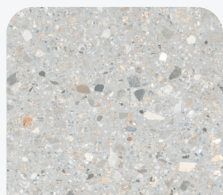

INSPIRED BY
CEPPO STONE

MATERIAL
PORCELAIN

COLORS
3

SIZES
4

SURFACES
PAVERS & SLABS

STONE & TILE

DIFFERENT COMBINATIONS OF
LIMESTONE BACKGROUNDS AND
MINERAL GRAFTS PRODUCE THREE
COLOURS

Ceppo Natural

→ WWW.HSTILE.COM/PORCELAIN/CEPPO_NATURAL

Ceppo Natural

stands out for its aesthetic rigor and ornamental taste. On the surface, the chromatic mixture of multi-form pebble retains the charm of the material of inspiration - a stone fashioned by time on the slopes of the Italian mountains, expressing a new power in decorating rooms and spaces around the city.

COLORS

LIGHT

GREY

DARK

FINISHES: MATTE - STRUCTURED

DATA

Thickness	6MM - 9MM - 20MM
Color Variation	V2
Slip Resistance	DCOF >0.42
Price Range	\$\$\$\$

APPLICATIONS