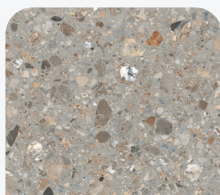

INSPIRED BY
CEPPO STONE

MATERIAL
PORCELAIN

COLORS
3

SIZES
4

SURFACES
PAVERS & SLABS

STONE & TILE

DIFFERENT COMBINATIONS OF
LIMESTONE BACKGROUNDS AND
MINERAL GRAFTS PRODUCE THREE
COLOURS

Ceppo Natural

→ WWW.HSTILE.COM/PORCELAIN/CEPPO_NATURAL

Ceppo Natural

stands out for its aesthetic rigor and ornamental taste. On the surface, the chromatic mixture of multi-form pebble retains the charm of the material of inspiration - a stone fashioned by time on the slopes of the Italian mountains, expressing a new power in decorating rooms and spaces around the city.

COLORS

LIGHT

GREY

DARK

FINISHES: MATTE - STRUCTURED

DATA

Thickness	6MM - 9MM - 20MM
Color Variation	V2
Slip Resistance	DCOF >0.42
Price Range	\$\$\$\$

APPLICATIONS