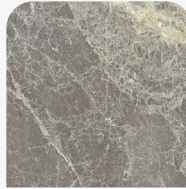

COLORS

OYSTER
SHADE

ANBER
SYMPHONY

SILVER
LIGHT

GREY LACE

MAGIC
WHITE

FAIRY
WHITE

DATA

Thickness	10 MM - 6 MM
Color Variation	V2
Slip Resistance	DCOF >0.42 WET
Price Range	\$\$\$\$\$

APPLICATIONS

FLOOR

WALL

RESIDENTIAL

COMMERCIAL

INDOOR

OUTDOOR