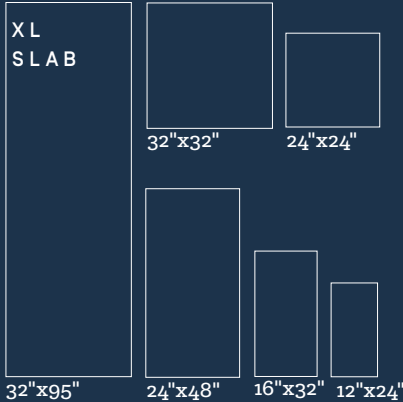

SIZES & MOSAIC

STONE & TILE

SALES@HSTILE.COM
WWW.HSTILE.COM
844.347.8453

For more details and
specsheets please
contact our sales team