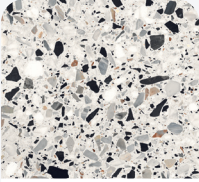

THE COLLECTION PRESENTS
THE AESTHETIC EFFECT OF
THE VENETIAN TERRAZZO
FLOORING COMBINED WITH
THE TECHNICAL PERFORMANCE
OF PORCELAIN STONEWARE.

Venetian Marble

→ WWW.HSTILE.COM/PORCELAIN/VENETIAN_MARBLE

Venetian Marble

COLORS

RAINBOW

CLOUD

FOG

STORM

FINISHES: NATURAL

DATA

Thickness	9.5 MM
Color Variation	V3
Slip Resistance	DCOF 0,42
Price Range	\$\$\$\$\$