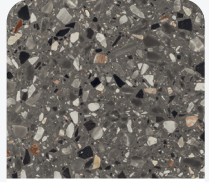

COLORS

RAINBOW

CLOUD

FOG

STORM

FINISHES: NATURAL

DATA

Thickness	9.5 MM
Color Variation	V3
Slip Resistance	DCOF 0,42
Price Range	\$\$\$\$\$