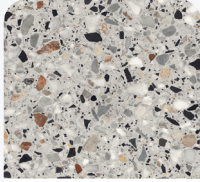

THE COLLECTION PRESENTS
THE AESTHETIC EFFECT OF
THE VENETIAN TERRAZZO
FLOORING COMBINED WITH
THE TECHNICAL PERFORMANCE
OF PORCELAIN STONEWARE.

Venetian Marble

→ WWW.HSTILE.COM/PORCELAIN/VENETIAN_MARBLE

Venetian Marble

COLORS

RAINBOW

CLOUD

FOG

STORM

FINISHES: NATURAL

DATA

Thickness	9.5 MM
Color Variation	V3
Slip Resistance	DCOF 0,42
Price Range	\$\$\$\$\$