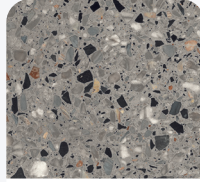

COLORS

RAINBOW

CLOUD

FOG

STORM

FINISHES: NATURAL

DATA

Thickness	9.5 MM
Color Variation	V3
Slip Resistance	DCOF 0,42
Price Range	\$\$\$\$\$