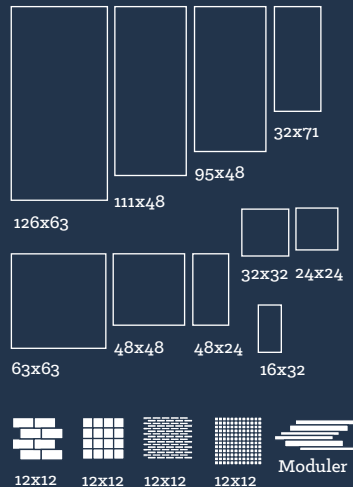

Beyond Onyx

In Beyond Onyx, the harmonious equilibrium between elegance and creativity reveals itself in the original and extraordinary combination of two very different stones, which help bring refined and intimate spaces into being.

COLORS AND STYLES

FINISHES

SATIN - GLOSSY - SLATE HAMMERED

DATA

Thickness	10MM - 6MM - 20MM
Color Variation	V3-V4
Slip Resistance	DCOF 0,42
Price Range	$$$$$

APPLICATIONS

FLOOR

WALL

RESIDENTIAL

COMMERCIAL

INDOOR

OUTDOOR

SIZES

STONE & TILE

BROOKLYN
MANHATTAN

SALES@HSTILE.COM
WWW.HSTILE.COM
212-337-0678

For more details and
specsheets please
contact our sales team